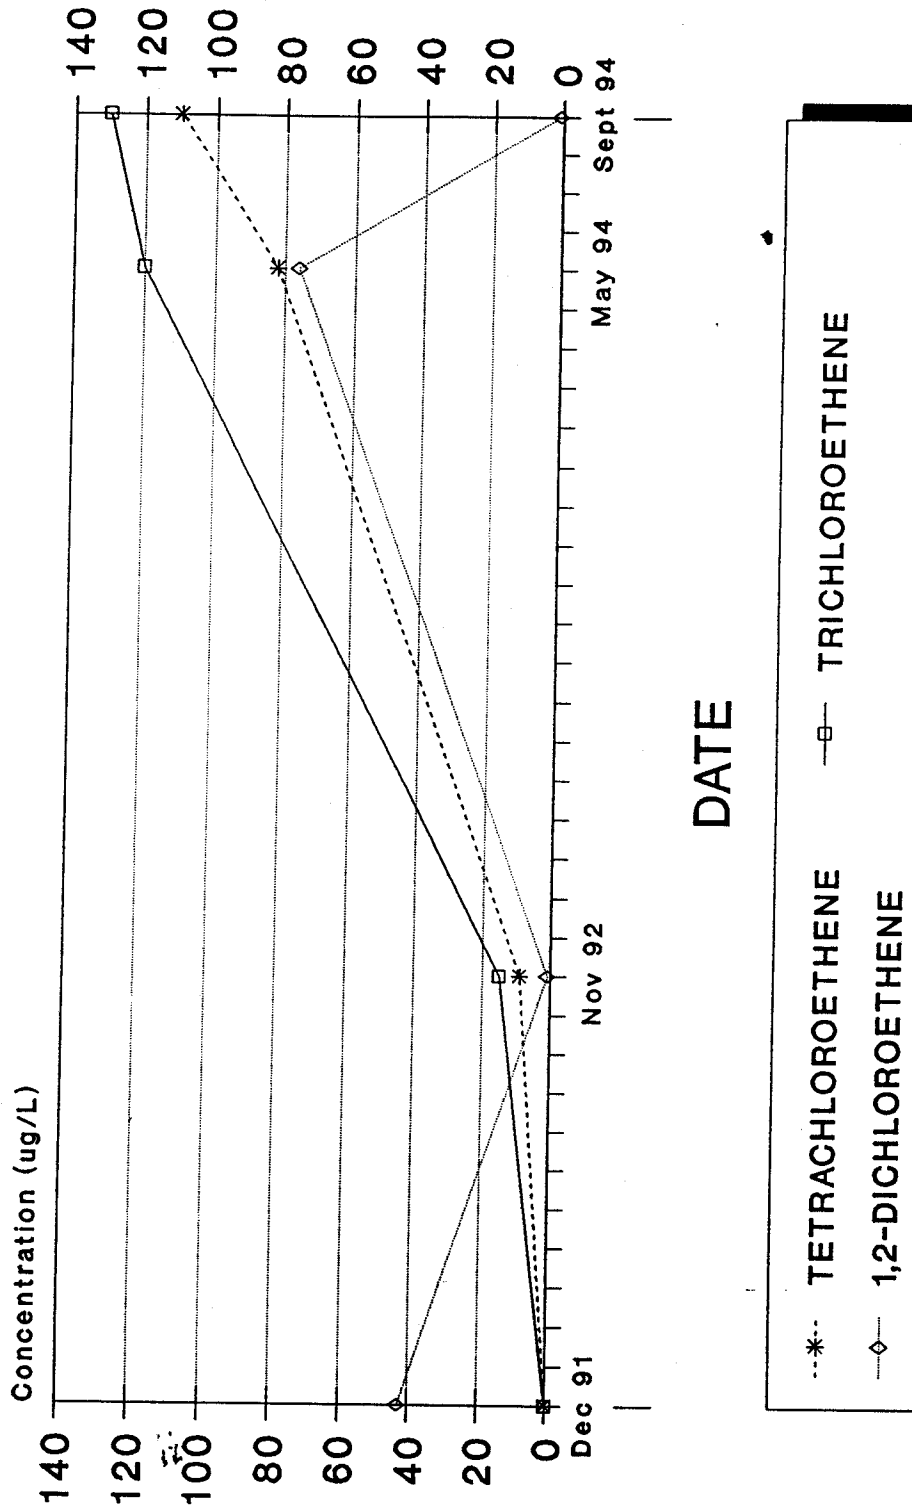

WELL D HVO CONCENTRATIONS OVER TIME

FIGURE 4
WELL D
HVO CONCENTRATIONS
OVER TIME

SEPTEMBER 1994
CSSA GW MONITORING