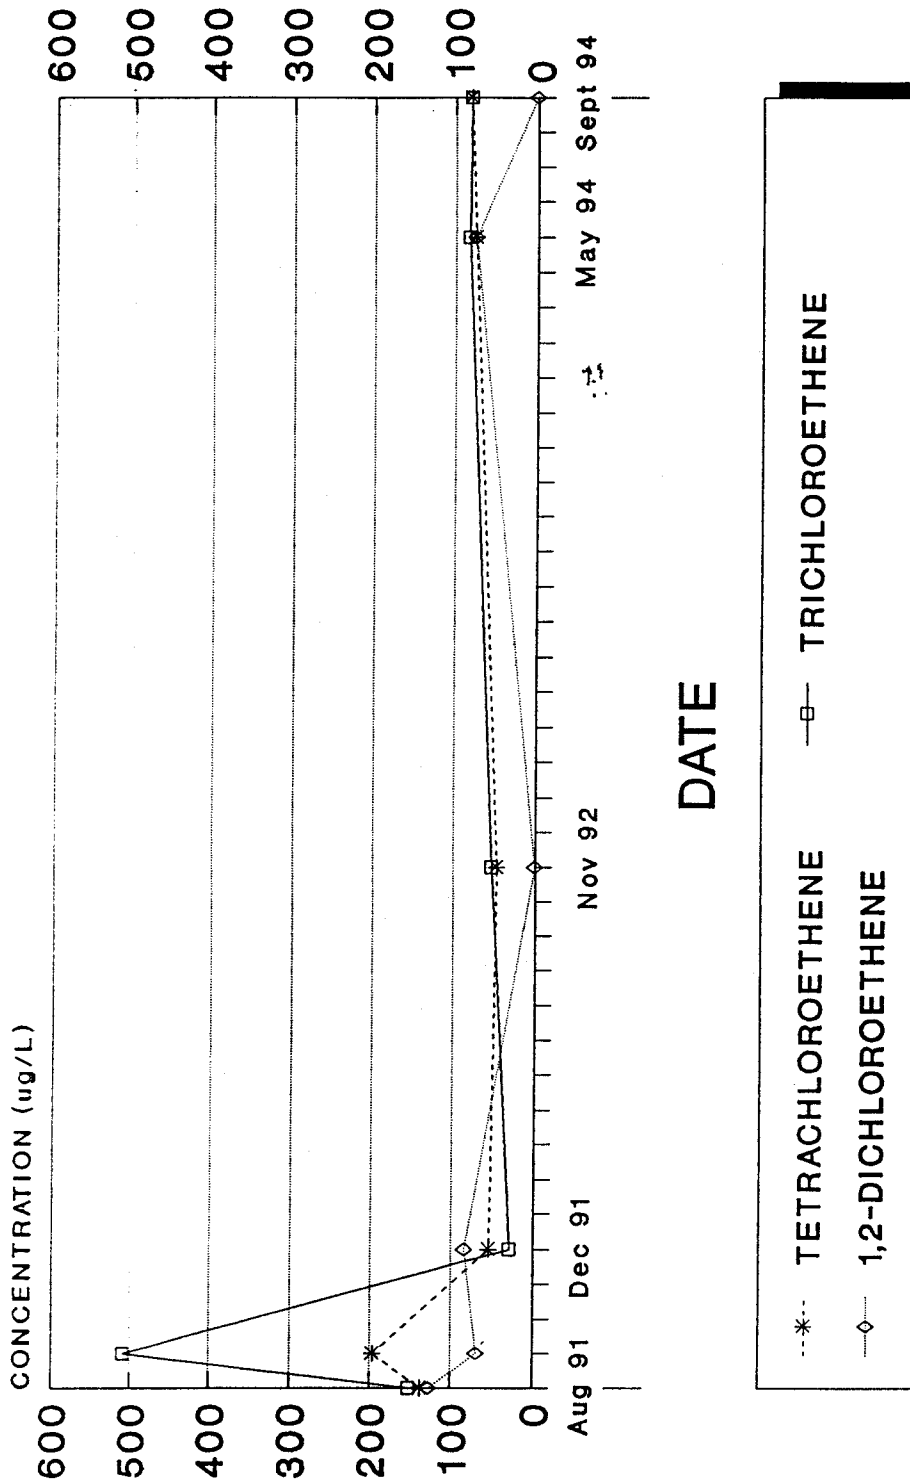

# WELL 16 HVO CONCENTRATIONS OVER TIME

FIGURE 3  
WELL 16  
HVO CONCENTRATIONS  
OVER TIME

SEPTEMBER 1994

CAMP STANLEY STORAGE ACTIVITY