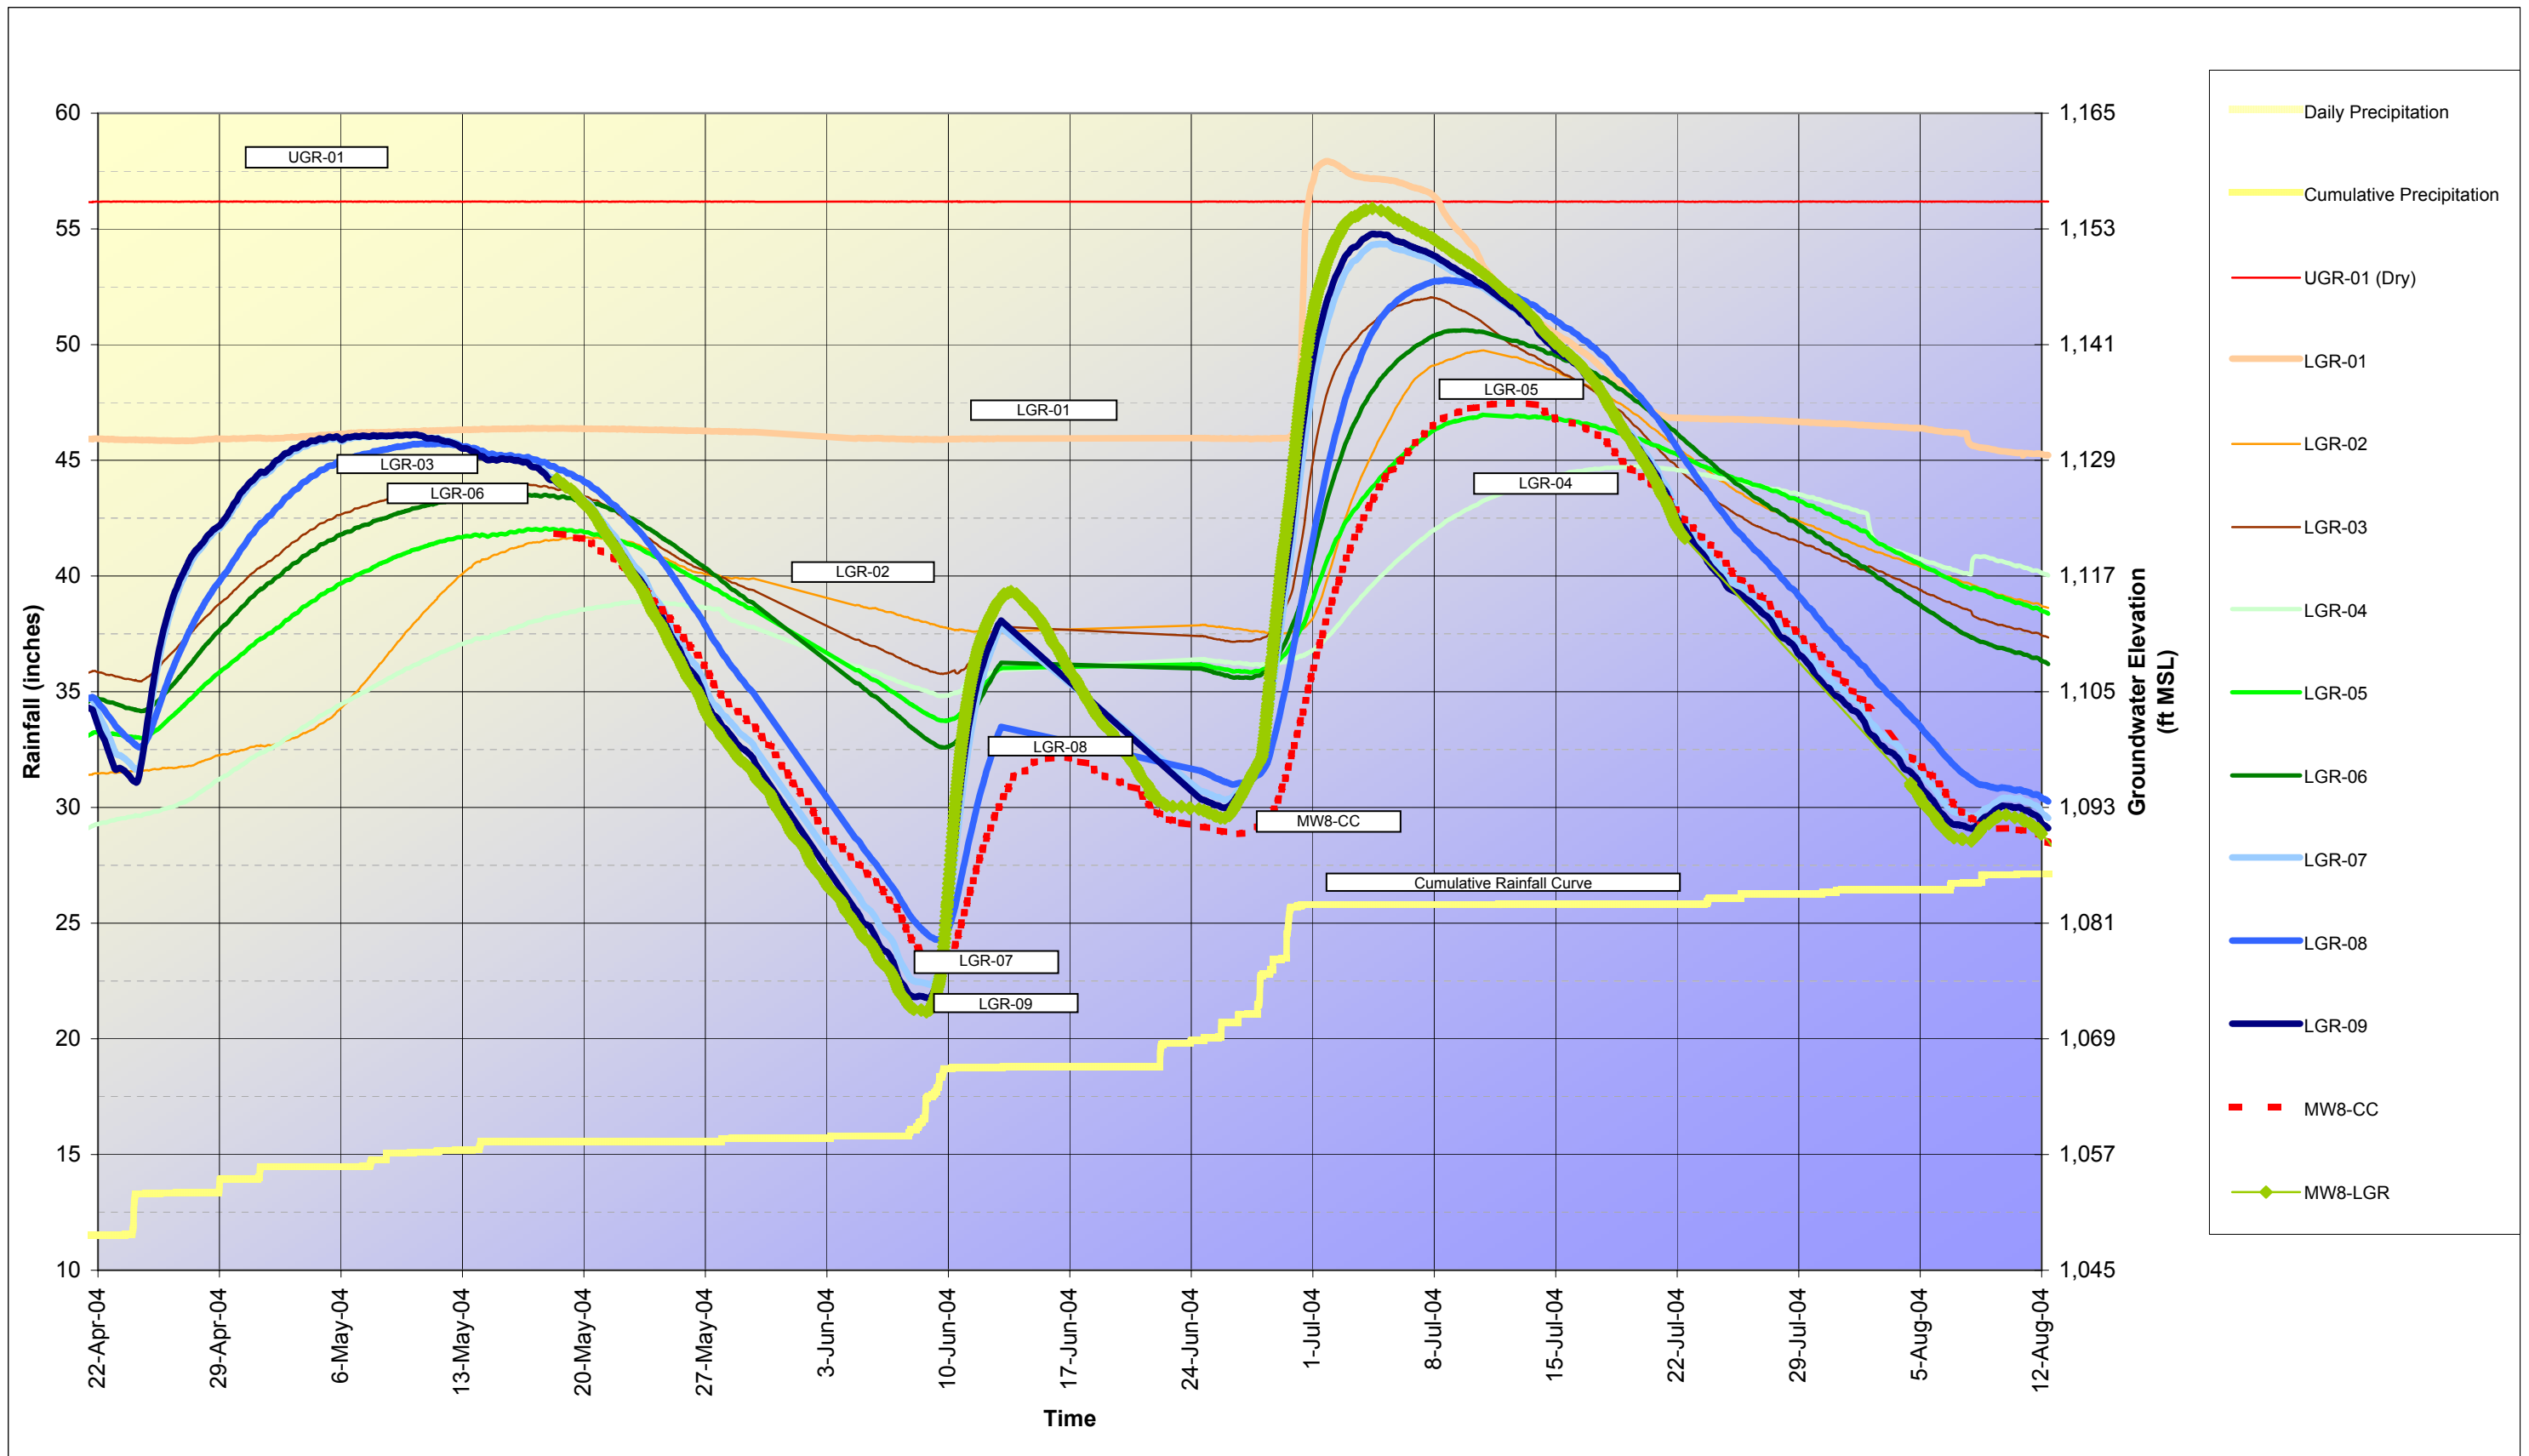

Figure 4.29
CS-WB01 and CS-MW8 Datalogging Event
April 22 - August 12, 2004

J:\740\740911\04000 - Well Installations\TO42 HCSM\Figures&Tables\WB01-MOSDAX Profiling.xls