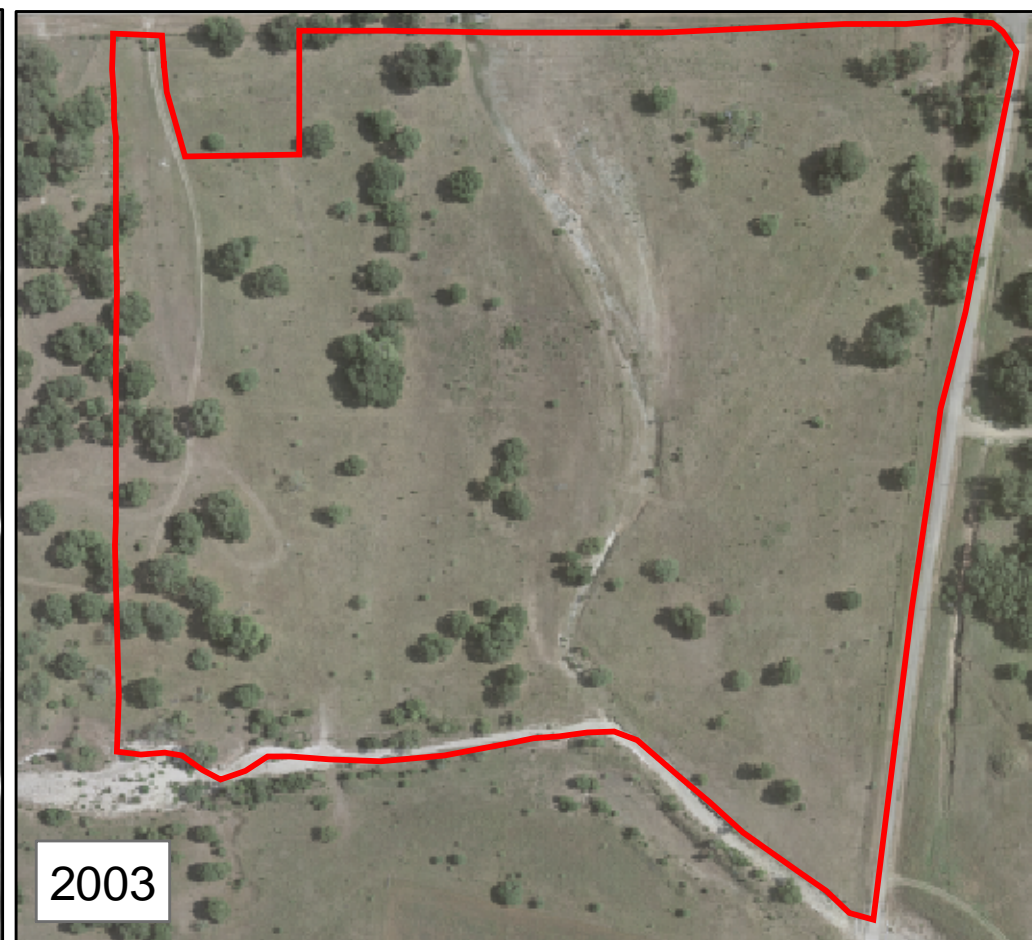

1957

1966

2003

1978

1985

CSSA Reference Map

AOC-38 Area

300 150 0 300 Feet

Scalebar for Aerial Photographs.

Figure AOC38-7
AOC-38 Aerial Photographs Camp Stanley Storage Activity
PARSONS