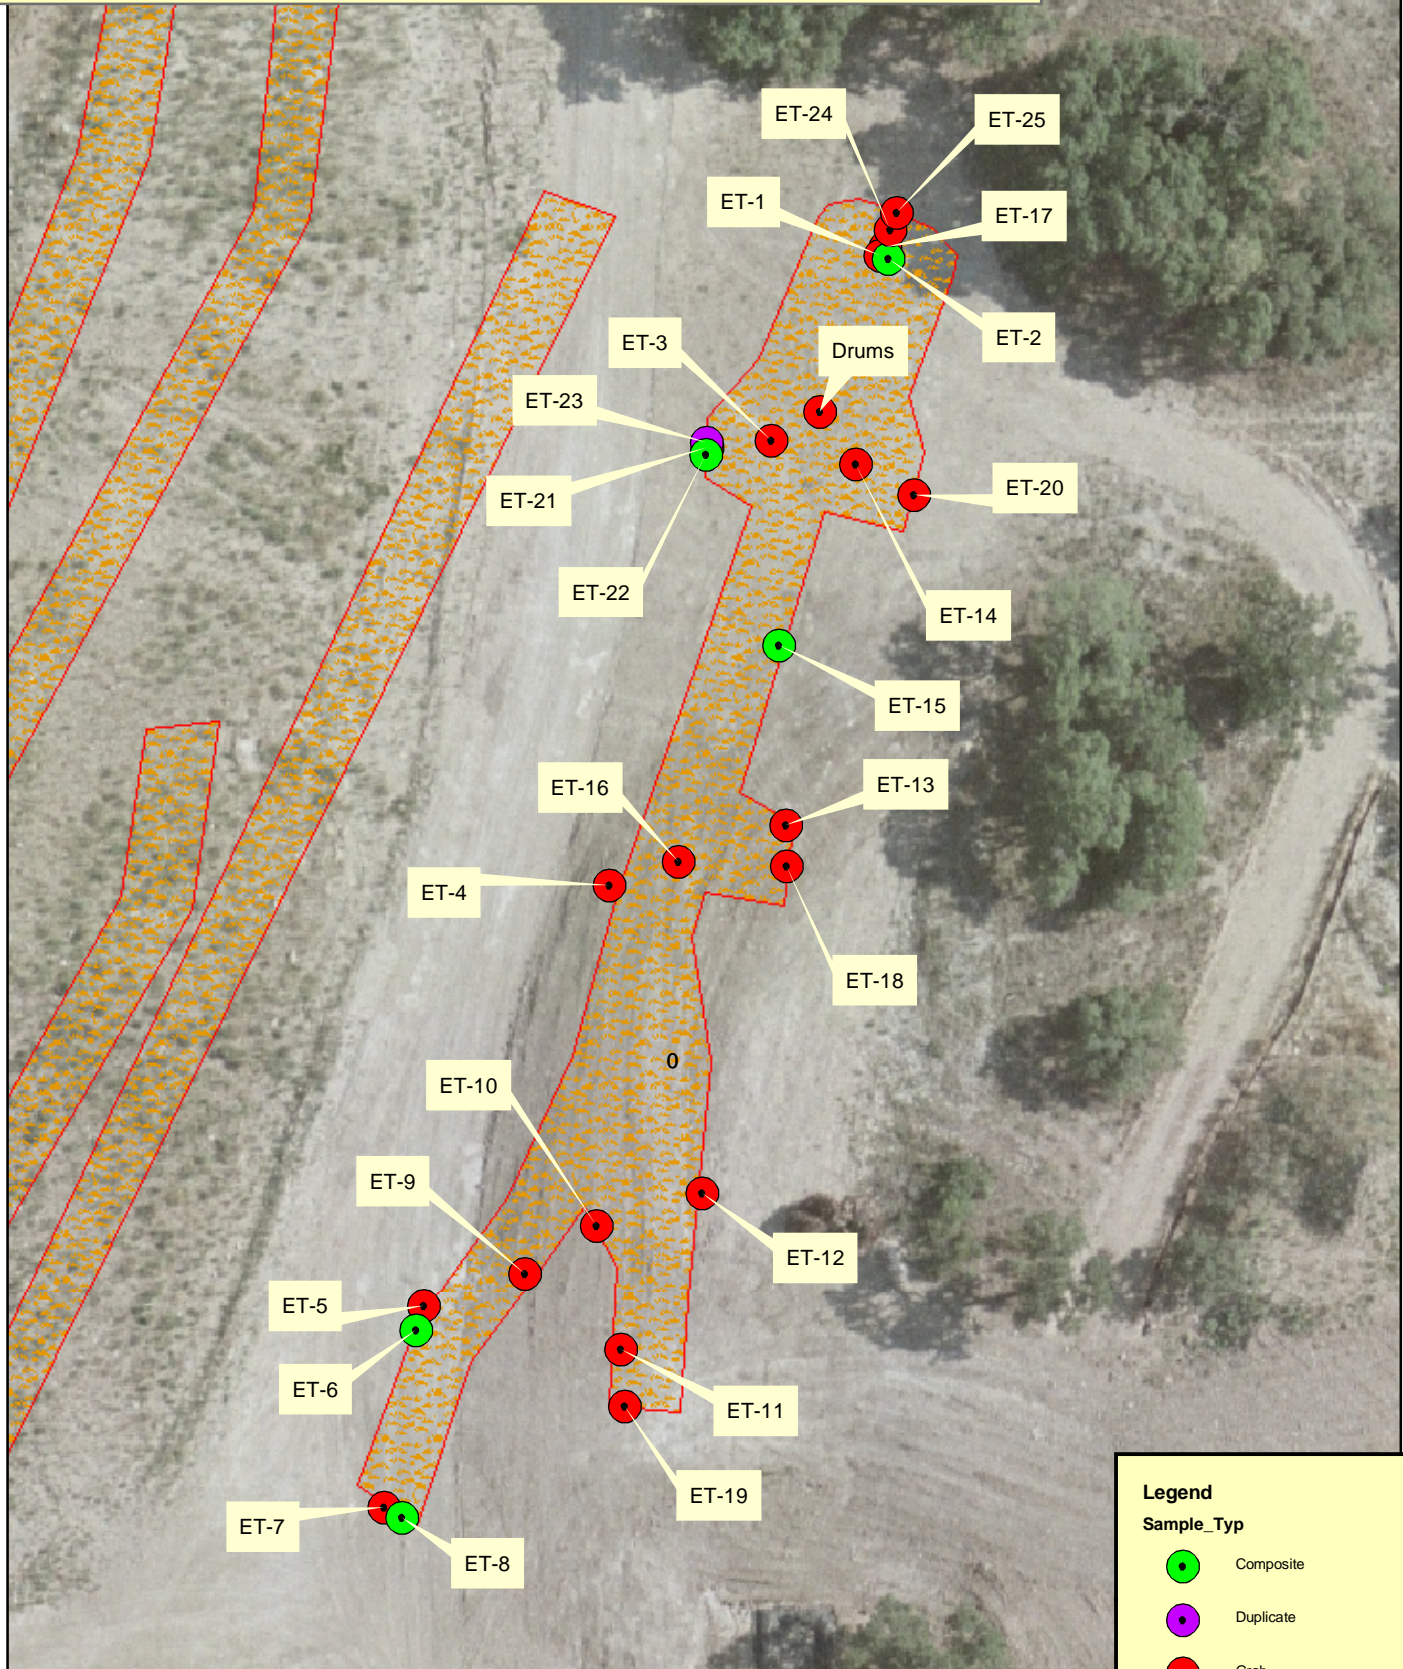

Figure SWMUB3-3
SWMU B-3 Eastern Trench Sample Points
Camp Stanley Storage Activity

Legend

Sample_Typ

- Composite
- Duplicate
- Grab
- Approximate Trench Locations

30 15 0 30 Feet