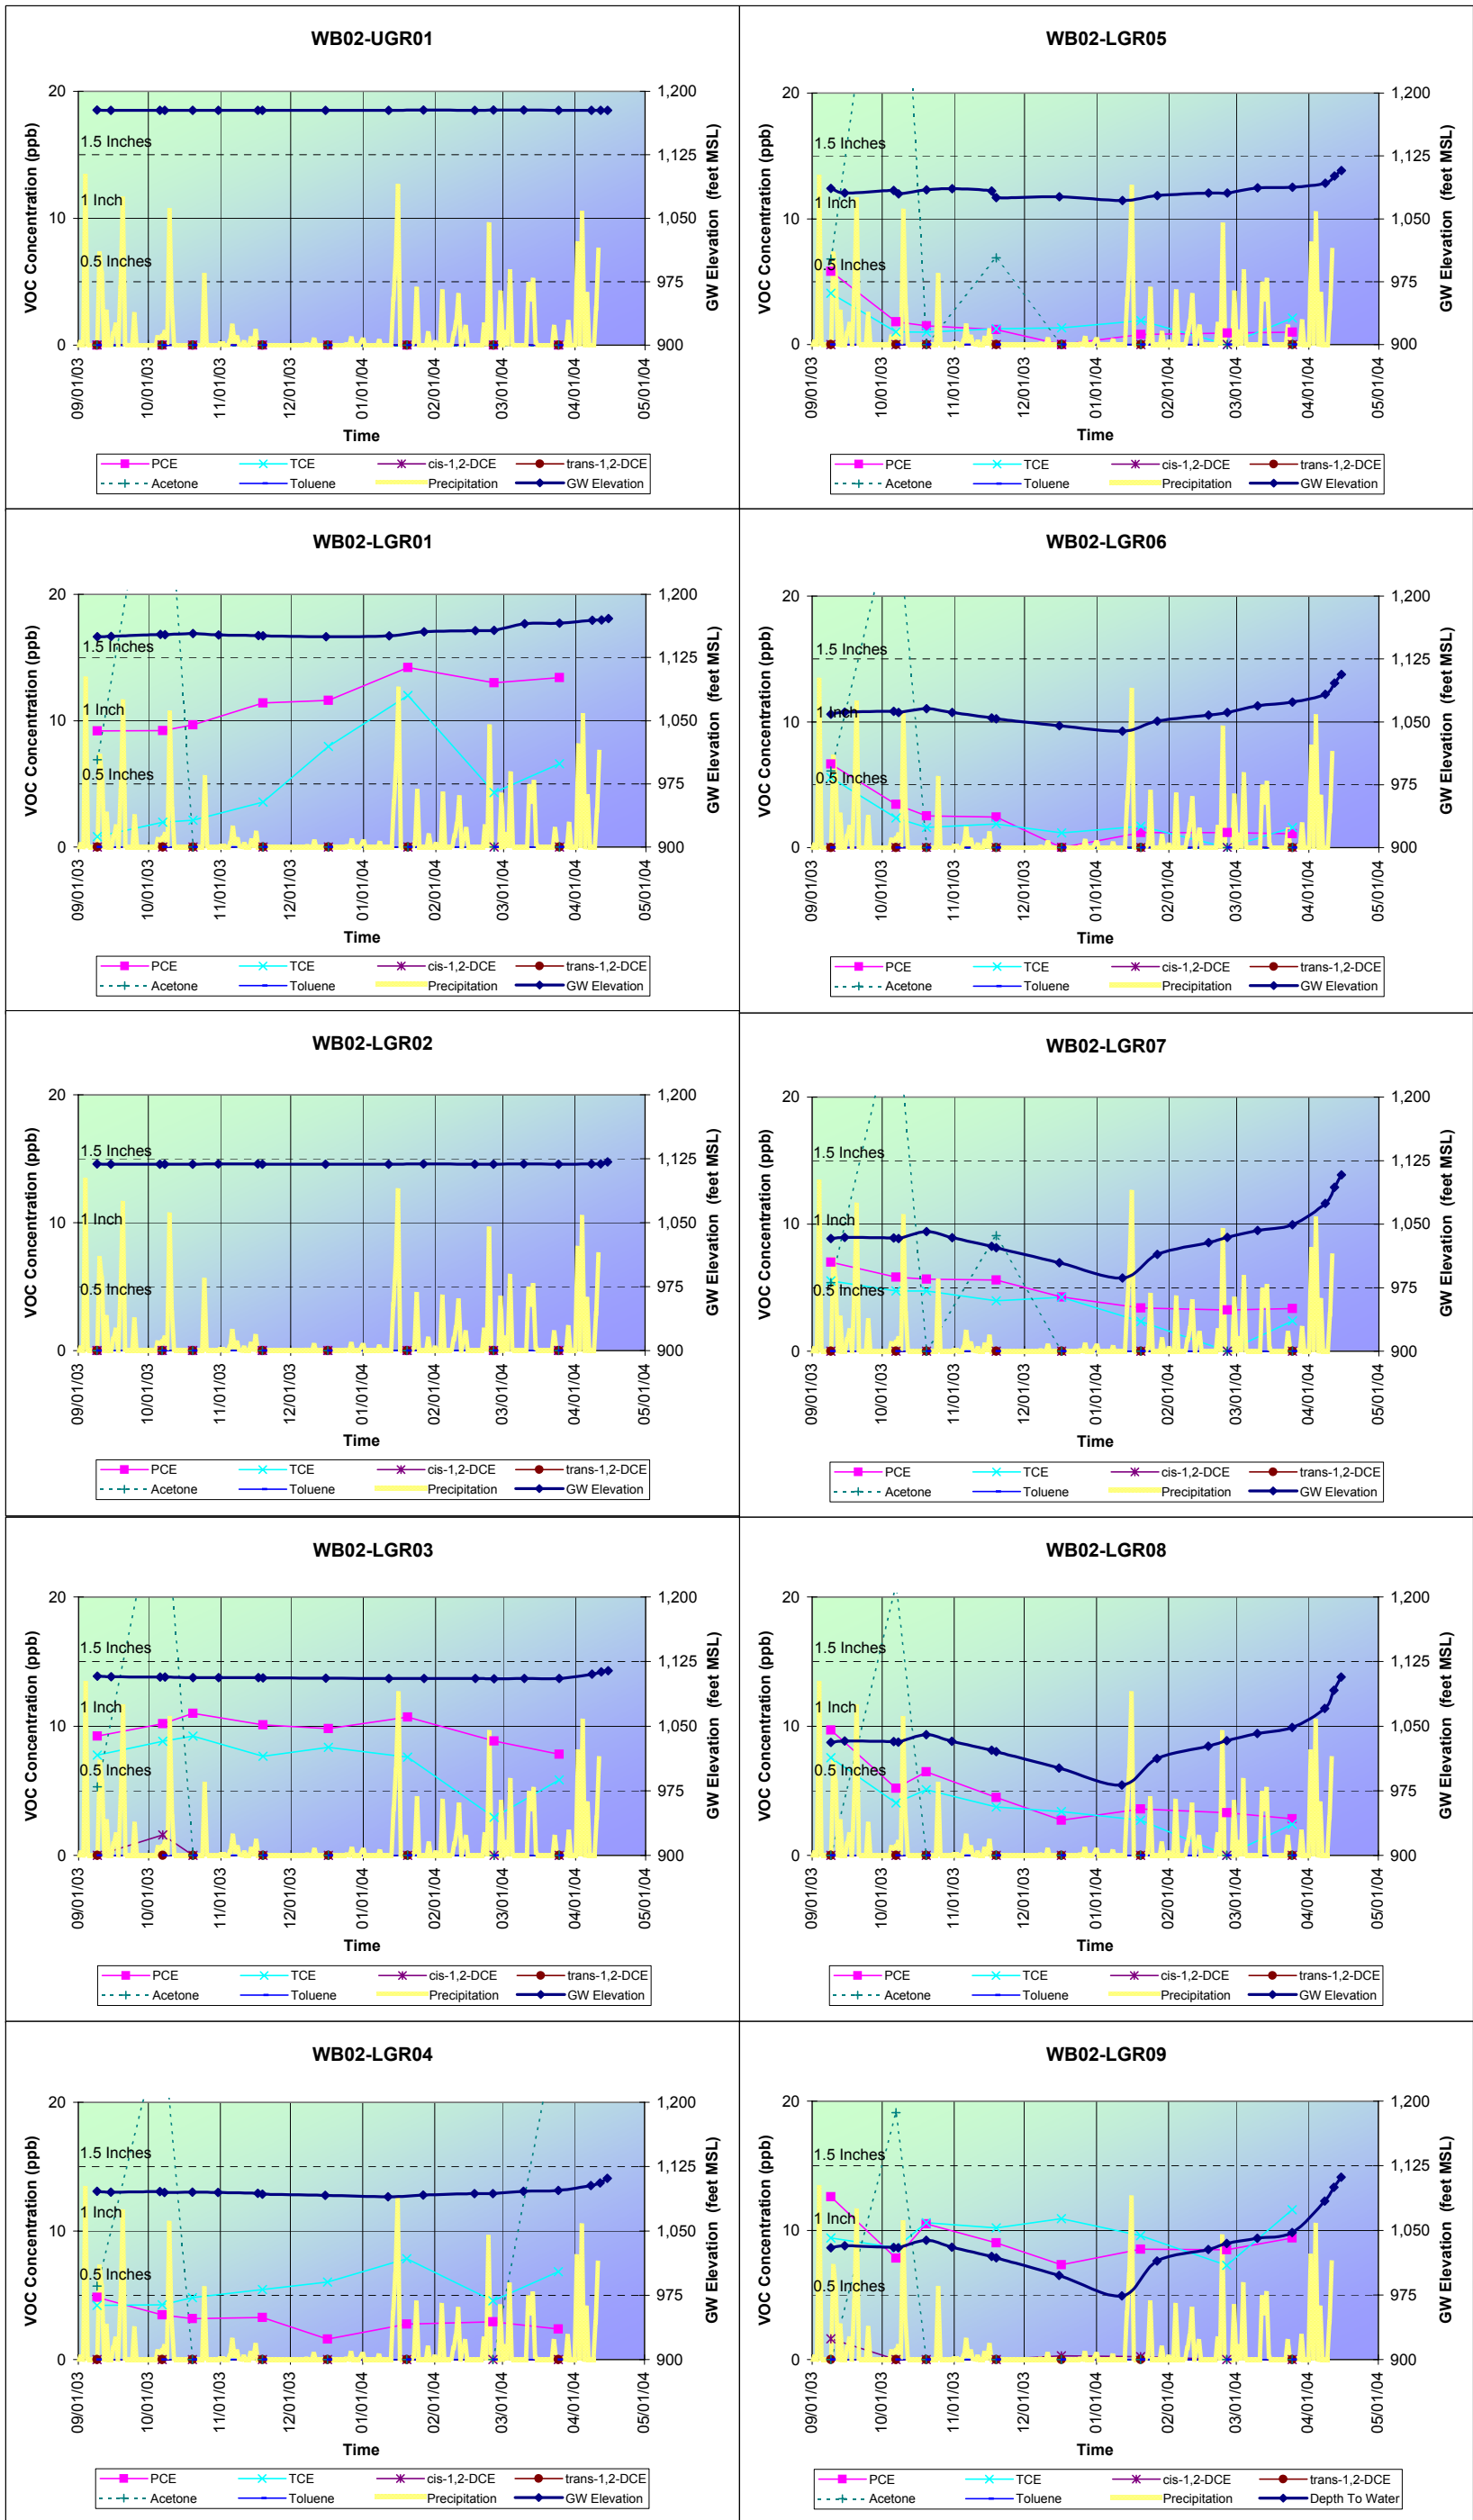

CS-WB01
 Combined Concentration, Water Level, and Rainfall Data
 Camp Stanley Storage Activity
 Boerne, TX

CS-WB02
Combined Concentration, Water Level, and Rainfall Data
Camp Stanley Storage Activity
Boerne, TX

CS-WB03
 Combined Concentration, Water Level, and Rainfall Data
 Camp Stanley Storage Activity
 Boerne, TX

CS-WB04
 Combined Concentration, Water Level, and Rainfall Data
 Camp Stanley Storage Activity
 Boerne, TX