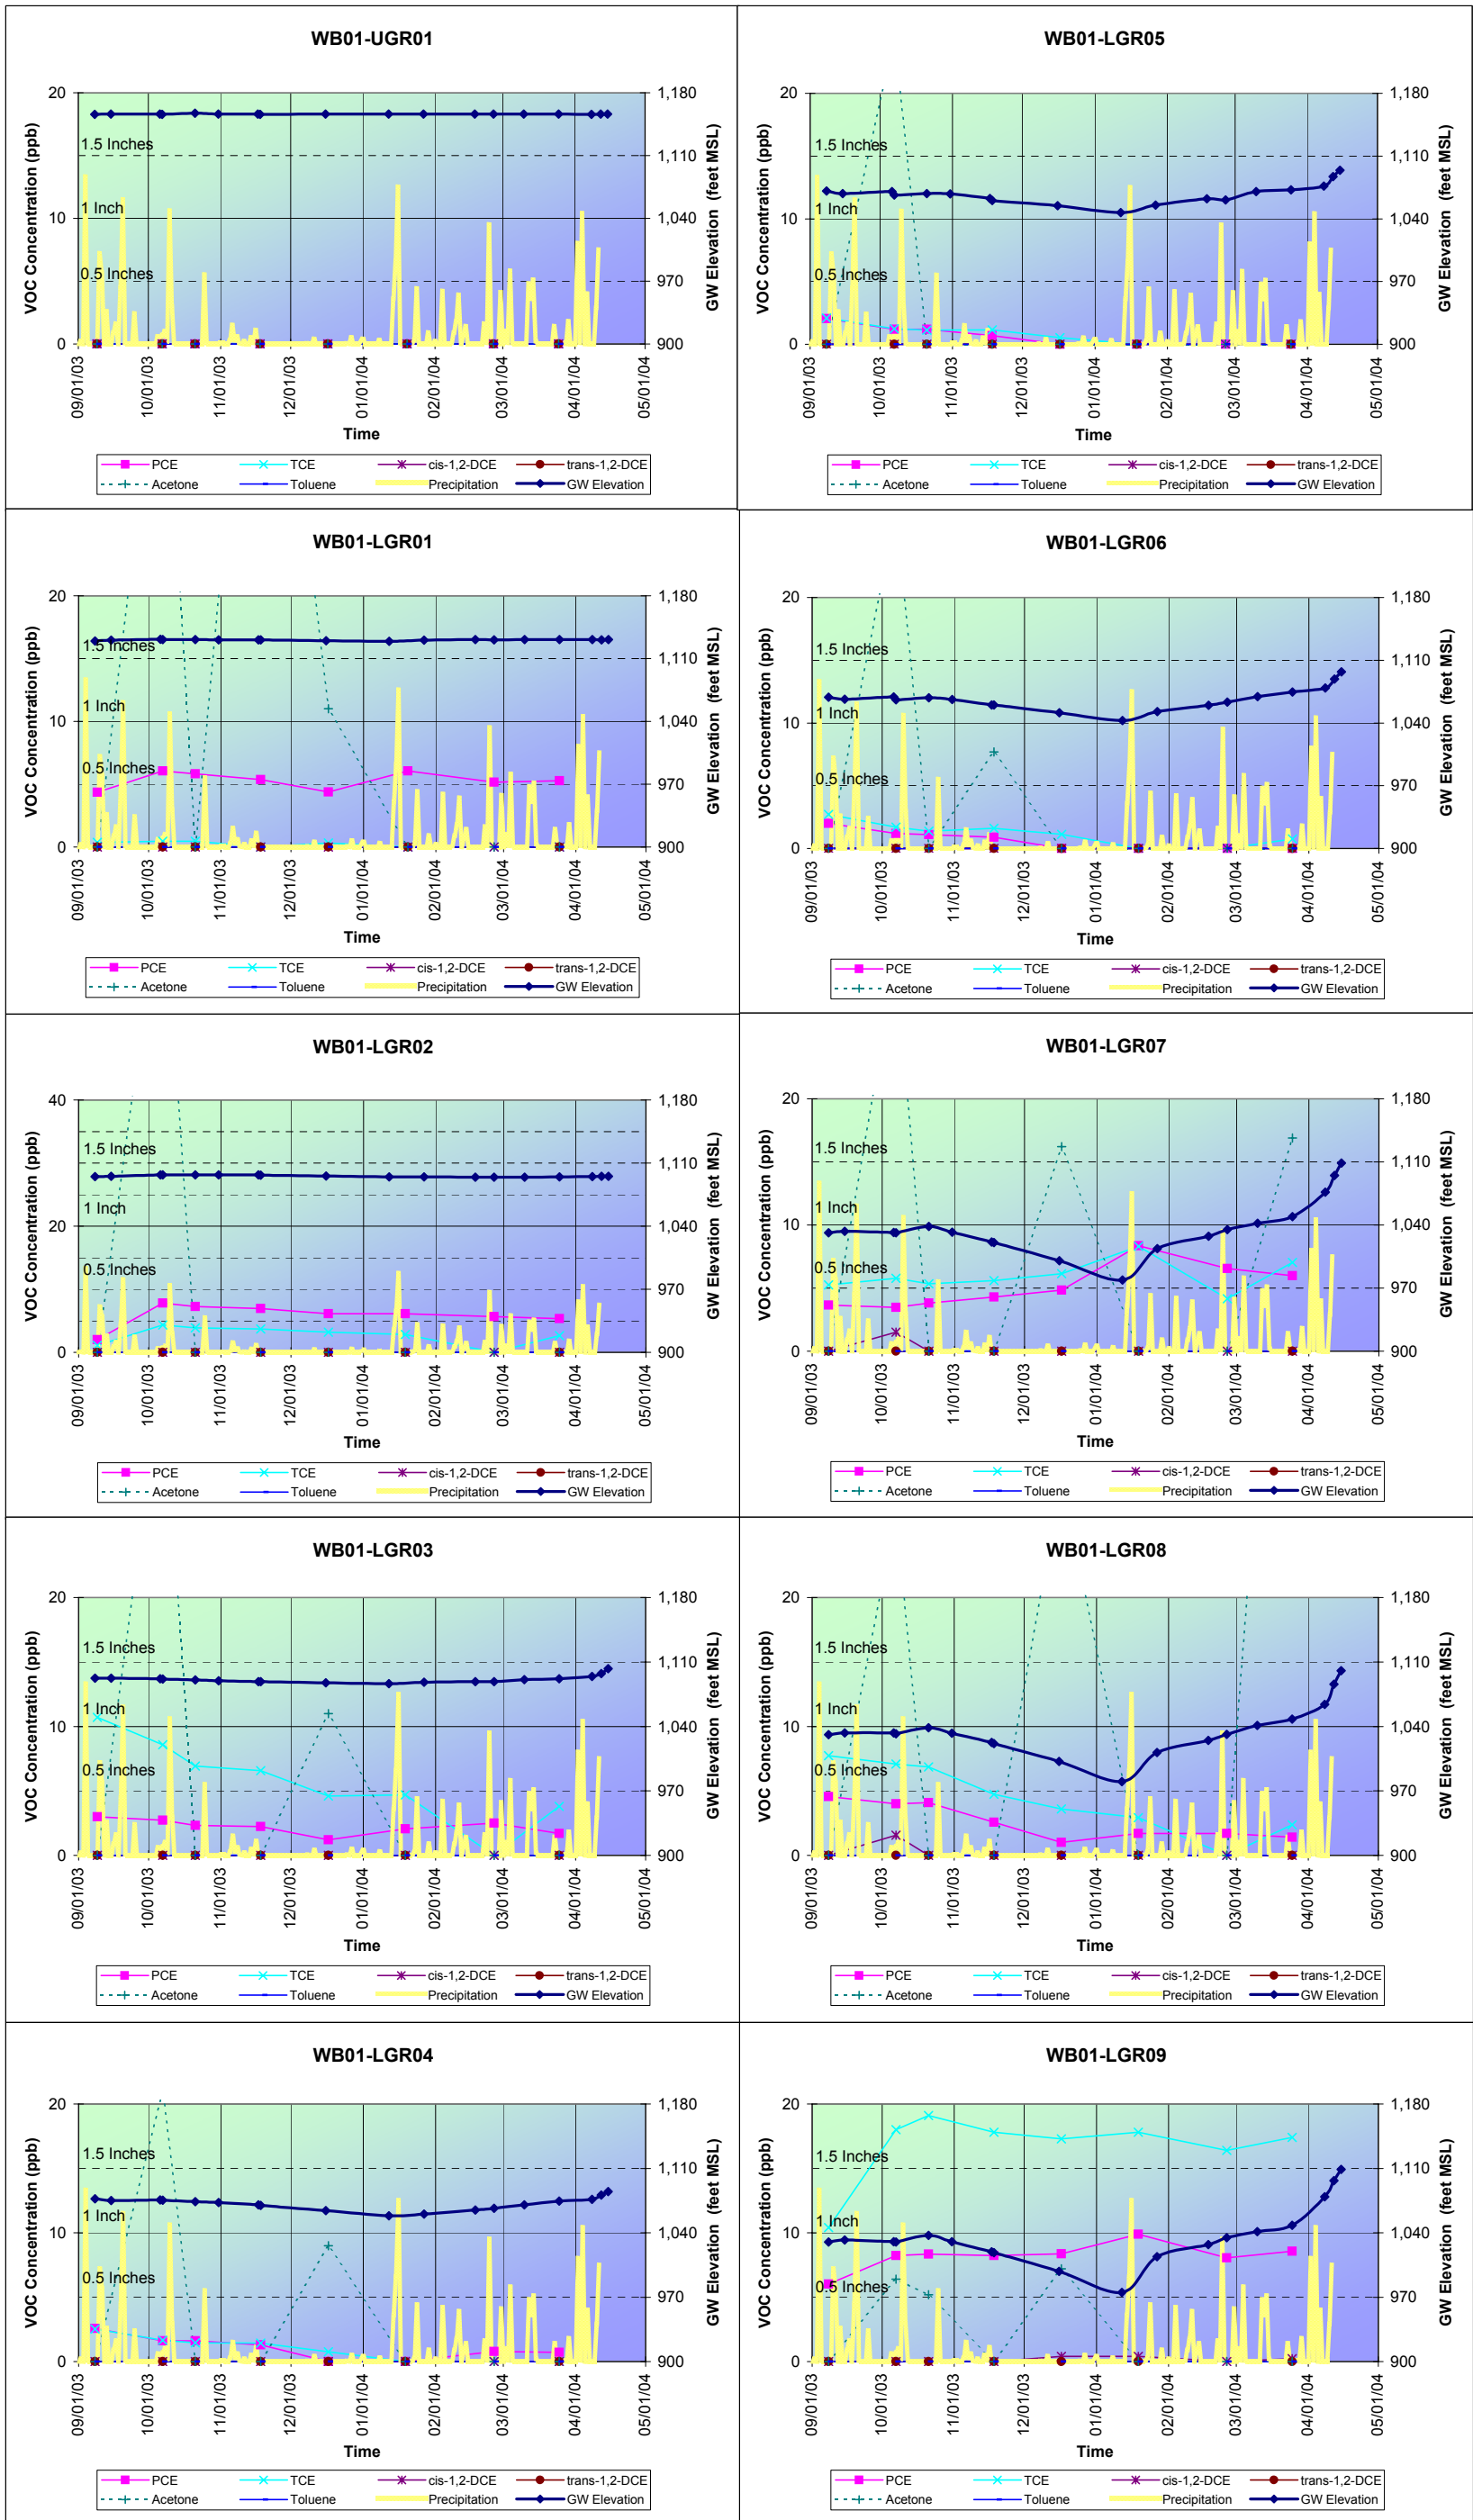

CS-WB01
 Combined Concentration, Water Level, and Rainfall Data
 Camp Stanley Storage Activity
 Boerne, TX

CS-WB02
Combined Concentration, Water Level, and Rainfall Data
Camp Stanley Storage Activity
Boerne, TX

CS-WB03
 Combined Concentration, Water Level, and Rainfall Data
 Camp Stanley Storage Activity
 Boerne, TX

CS-WB04
 Combined Concentration, Water Level, and Rainfall Data
 Camp Stanley Storage Activity
 Boerne, TX