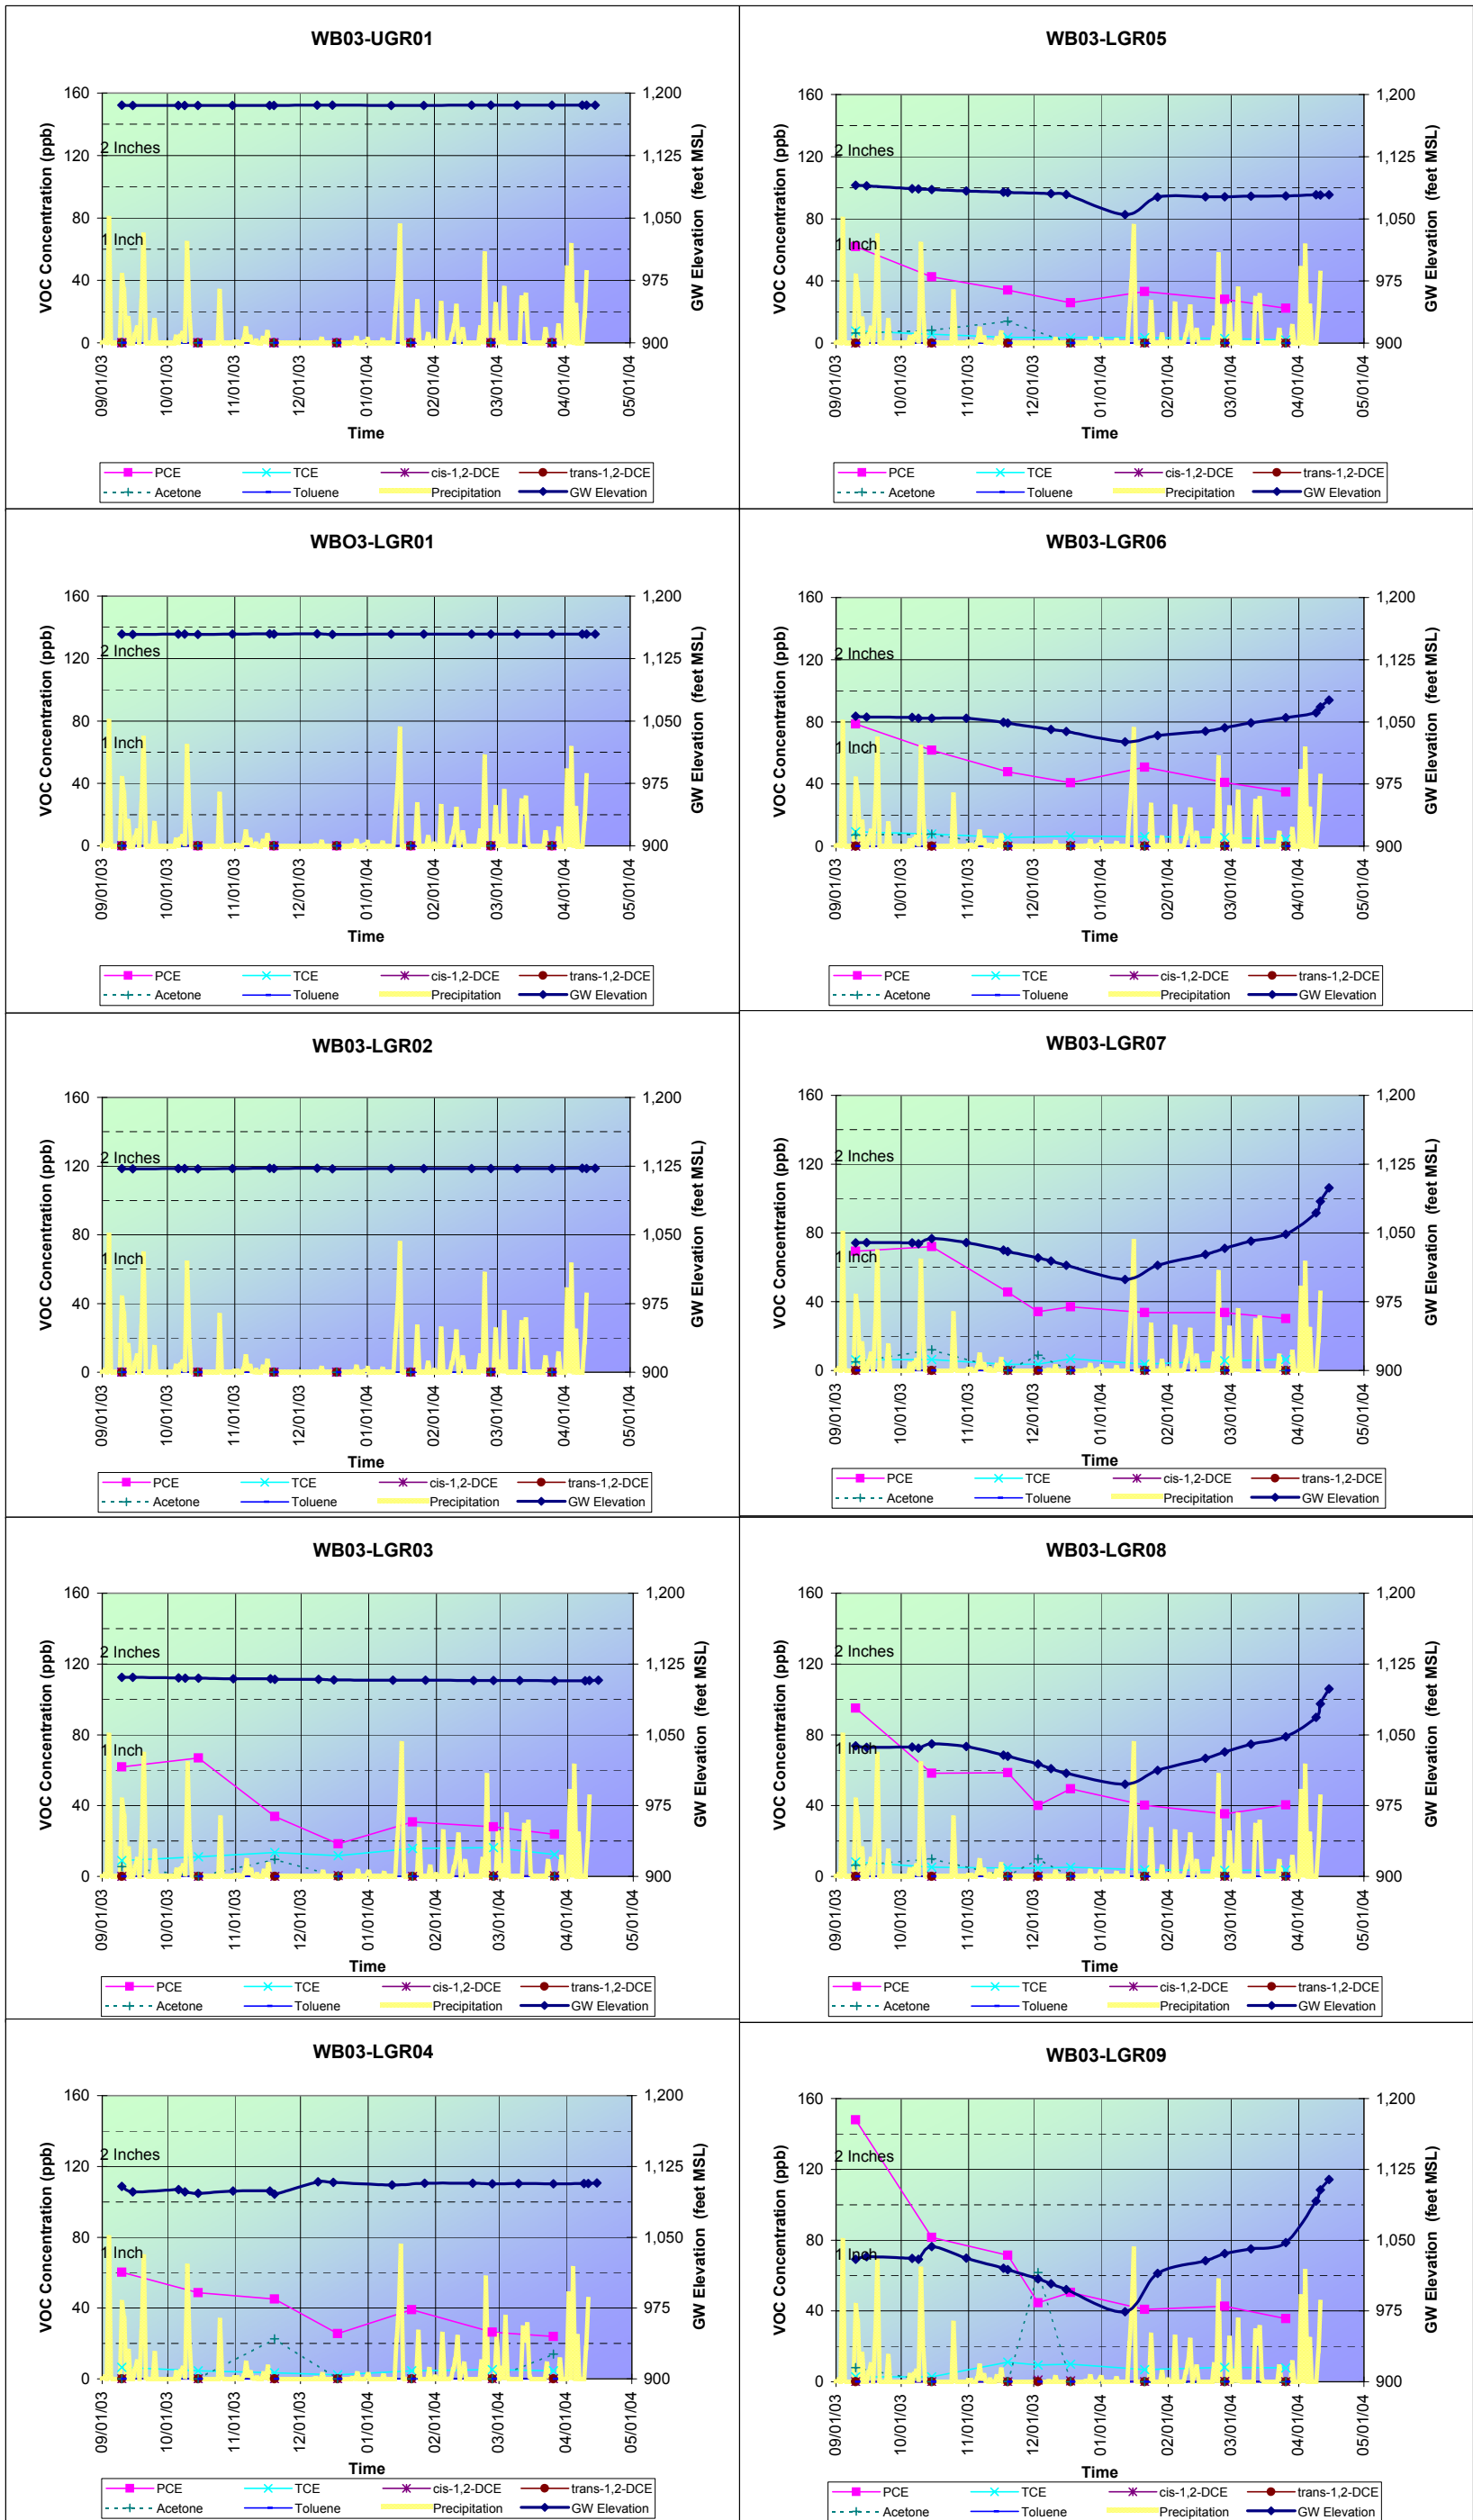

CS-WB01
 Combined Concentration, Water Level, and Rainfall Data
 Camp Stanley Storage Activity
 Boerne, TX

CS-WB02
Combined Concentration, Water Level, and Rainfall Data
Camp Stanley Storage Activity
Boerne, TX

CS-WB03
 Combined Concentration, Water Level, and Rainfall Data
 Camp Stanley Storage Activity
 Boerne, TX

CS-WB04
 Combined Concentration, Water Level, and Rainfall Data
 Camp Stanley Storage Activity
 Boerne, TX