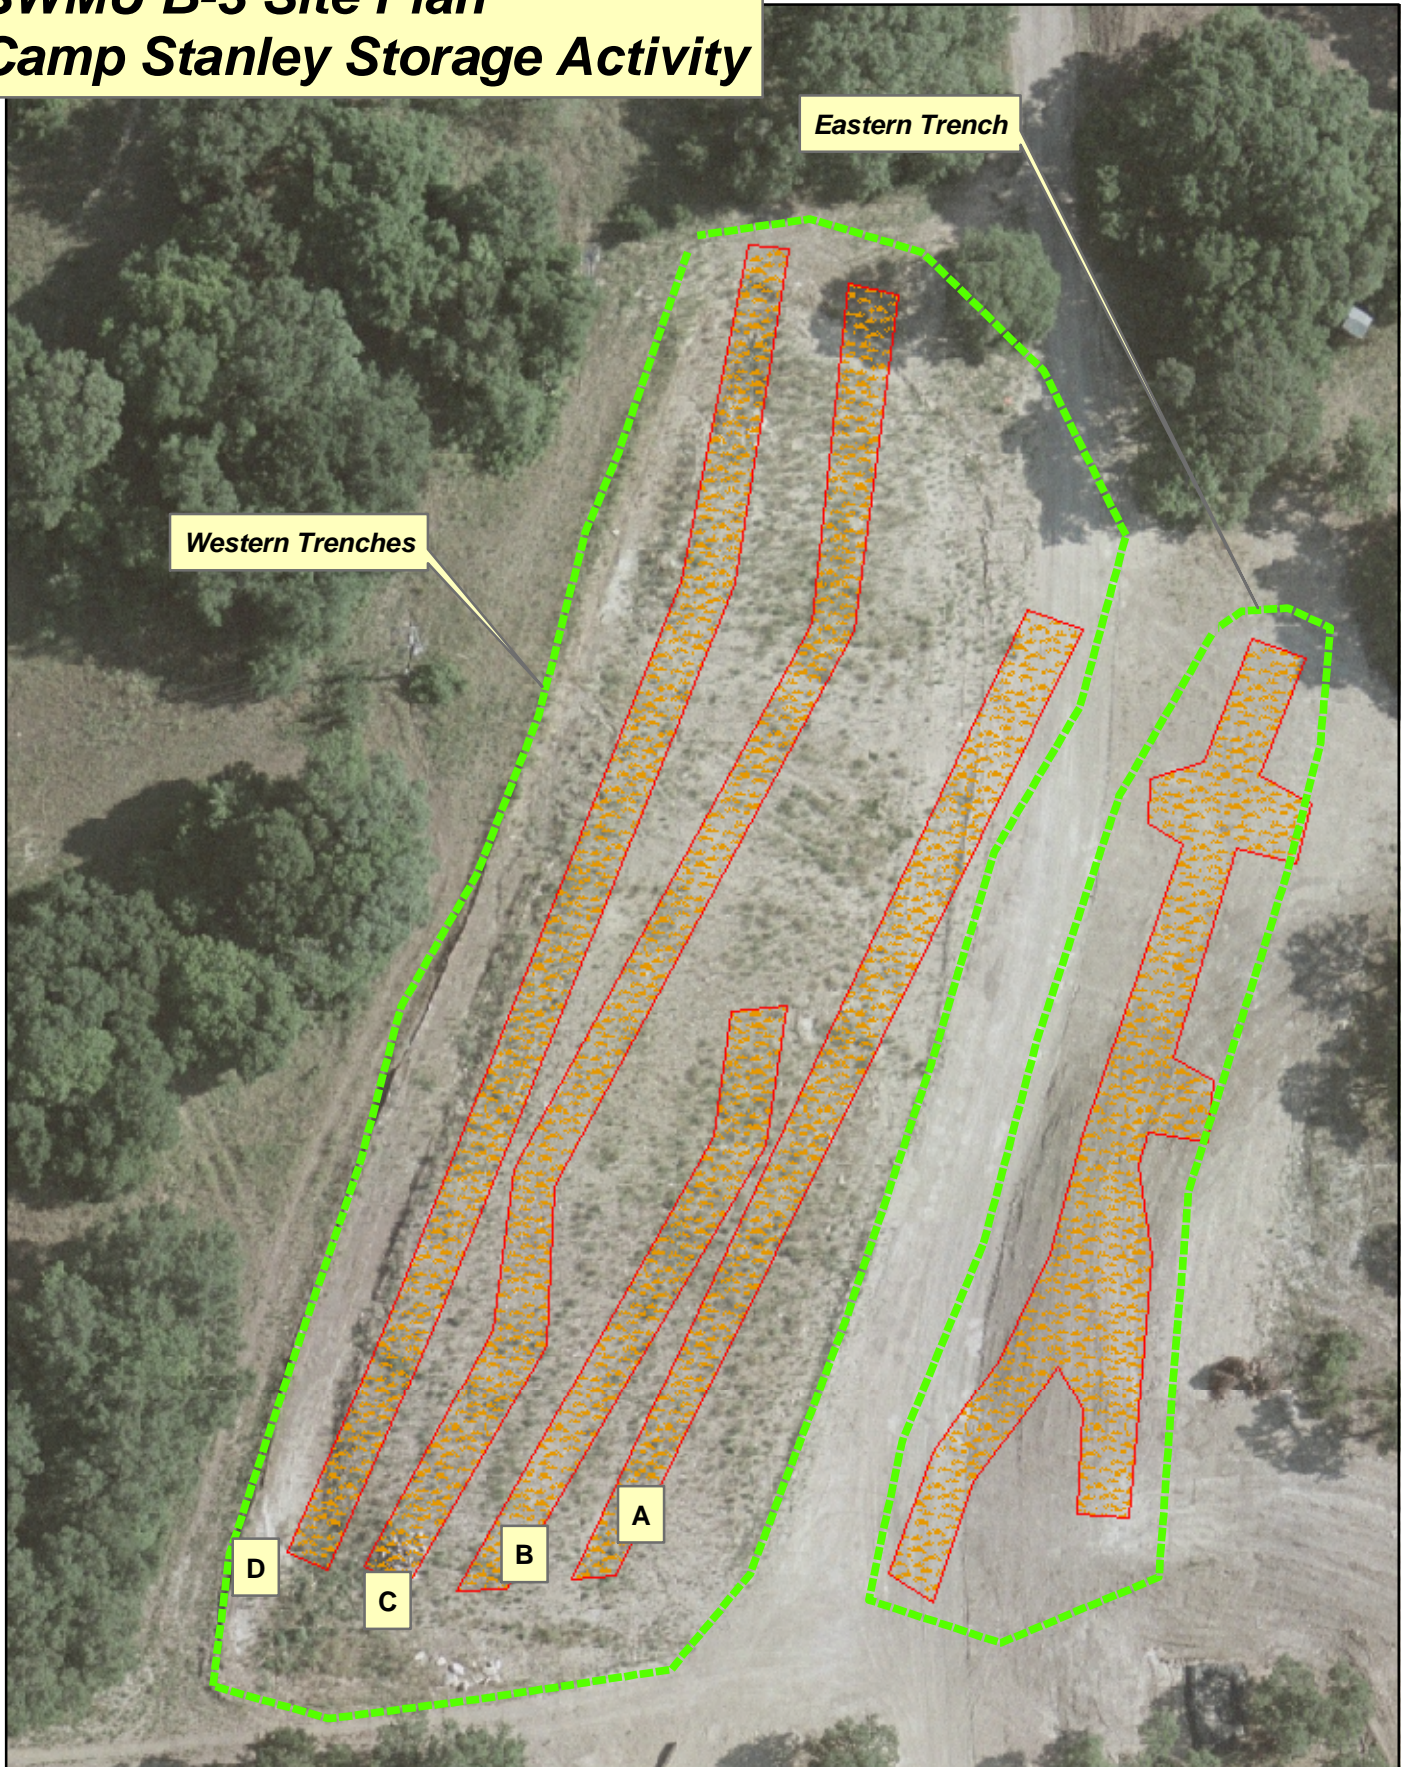

**Figure SWMUB3-1  
SWMU B-3 Site Plan  
Camp Stanley Storage Activity**

50 25 0 50 Feet